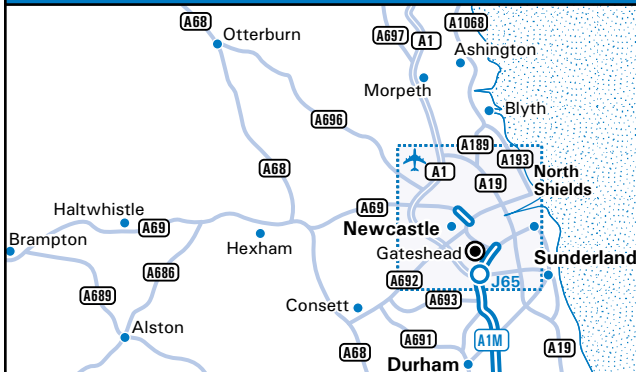

Gateshead Health

NHS Trust

Queen Elizabeth Hospital
Queen Elizabeth Avenue
Sheriff Hill
Gateshead NE9 6SX
Tel: 0191 482 0000

From the A1

- Exit the A1 at the Angel of the North junction (with the A167 & B1296).
- Join the B1296 (Long Bank Road).
- Continue for 1 mile and at the mini roundabout turn left.
- At the next mini roundabout turn right.
- At the traffic lights turn left onto the High Street which runs into Old Durham Road.
- Continue for 1 mile and turn right onto Queen Elizabeth Avenue (Ambulance Station on right).
- The Hospital's main entrance is on the right-hand side.

By Rail

- Take the Intercity service to Newcastle upon Tyne.
- A frequent service on the Metro light railway runs to Gateshead Interchange.

By Coach/Bus

- Disembark at Gateshead Interchange.
- Taxis are available outside the Interchange.
- The Hospital is served by a number of local buses from the town centre's Interchange.
- For information for all local bus, metro and train services throughout the North East contact Traveline North East telephone 0870 608 2608.